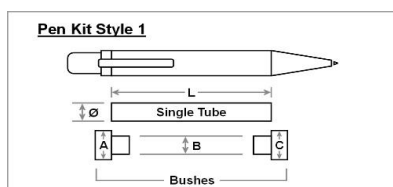

BEAUFORT INK PEN KITS AT A GLANCE

(look-up tables for bushes, drill bits, tubes & barrel trimmers)

The tables below list all our current pen kits in alphabetical order. Use them to find out at a glance what bushes and drill sizes each kit needs, along with other information such as spare tubes, instructions, and so on.

Designs of kits conform in general terms to the 3 styles depicted below.

The four tables at the bottom of the page set out pen kits that share the same bushes, the same drill sizes, the same tubes and the same barrel trimmer shafts.