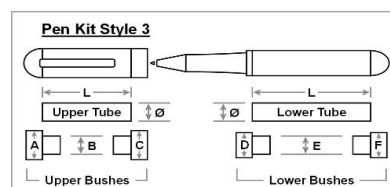

BEAUFORT INK PEN KITS AT A GLANCE

(look-up tables for bushes, drill bits, tubes & barrel trimmers)

The tables below list all our current pen kits in alphabetical order. Use them to find out at a glance what bushes and drill sizes each kit needs, along with other information such as spare tubes, instructions, and so on.

Designs of kits conform in general terms to the 3 styles depicted below.

The four tables at the bottom of the page set out pen kits that share the same bushes, the same drill sizes, the same tubes and the same barrel trimmer shafts.

Aquila ballpoint pen	
Kit style	1
Description	Single tube twist ballpoint pen
Refill type	Parker style
Bushes	bushes-hdw-kt A: 11.5mm, B: 7.92mm, C: 11.5mm
Barrel trimmer shaft	trim-shaft/hdw
Drill size	11/32"
Tube	hdw-tube-br L: 64.1mm, Ø: 8.47mm
Instructions	Aquila BP instructions