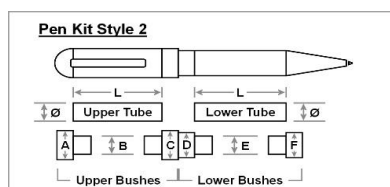

BEAUFORT INK PEN KITS AT A GLANCE

(look-up tables for bushes, drill bits, tubes & barrel trimmers)

The tables below list all our current pen kits in alphabetical order. Use them to find out at a glance what bushes and drill sizes each kit needs, along with other information such as spare tubes, instructions, and so on.

Designs of kits conform in general terms to the 3 styles depicted below.

The four tables at the bottom of the page set out pen kits that share the same bushes, the same drill sizes, the same tubes and the same barrel trimmer shafts.

Aquila ballpoint pen	
Kit style	1
Description	Single tube twist ballpoint pen
Refill type	Parker style
Bushes	bushes-hdw-kt A: 11.5mm, B: 7.92mm, C: 11.5mm
Barrel trimmer shaft	trim-shaft/hdw
Drill size	11/32"
Tube	hdw-tube-br L: 64.1mm, Ø: 8.47mm
Instructions	Aquila BP instructions