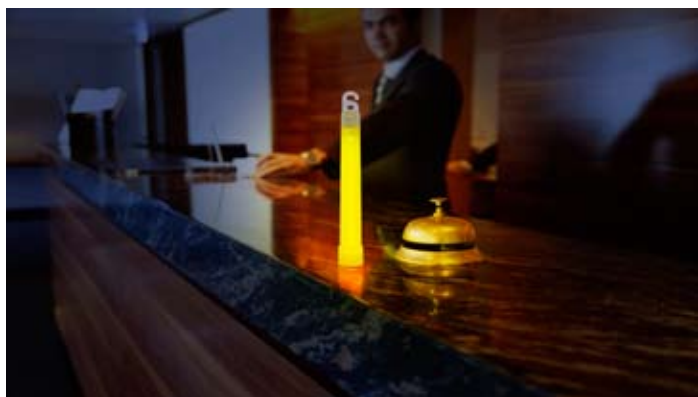

SnapLights stay ready for years and are 100% reliable.

LightStation™

Contingency Light System

SnapLight® 30 cm

Individual Convenience Light

SnapLight® 15 cm

Maintenance work lighting

"Working with Cyalume has been a great investment for us. We recently had a complete power failure and the cyalume sticks were invaluable in showing our guests the way to their rooms. In addition, the fact that you do not need to check any batteries is a great advantage, knowing that you can snap a stick open and it will be 100% reliable in illuminating any area".

Karl Spiers, Security Manager, Hyatt Regency London - The Churchill.

- Easy to use
- 360° of illumination
- No batteries needed
- Up to 12 hours of light
- 100% maintenance free
- Non-toxic, non flammable
- No heat, no sparks, no flames
- **No risks**