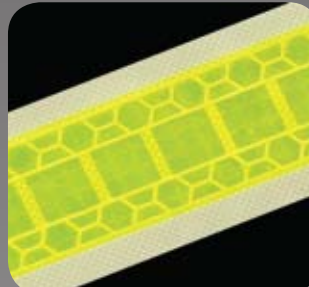

Industrial Safety

CyFLECT™

Reflects White, Glows Bright

- Enables safer evacuation in the dark
 - Visible through fog & smoke
 - Retains reflective properties when wet
- Mark floors, stairways, doors, exit routes
- Indicate plumbing/water flow direction
- Marine safety: Mark fire extinguishers, battery power switches, exits, stair risers

Trim
9-30050 - 2" white sew-on (5,1 cm)

Trim
9-30049 - 3" white sew-on (7,6 cm)

Trim
9-30059 - 2" yellow sew-on (5,1 cm)

Trim
9-30058 - 3" yellow sew-on (7,6 cm)

Total Visibility™
9-30075 - 2" white sew-on (5,1 cm)

Honeycomb Tape white
9-30014 - 1½" self-adhesive (3,8 cm)

Honeycomb Tape white
9-30007 - 1" sew-on (2,5 cm)
9-30008 - 1½" sew-on (3,8 cm)

Glass Bead Fire Trim
9-30120 - white 3" sew-on (7,6 cm)

Glass Bead Fire Trim
9-30122 - white 2" sew-on (5,4 cm)

Fire Trim
9-30156 - 3" yellow/white sew-on (7,6 cm)

CyFlect™ Belt
9-3012507 - 2" x 5,5' white
(5cm x 1,68m)
With velcro
Adjustable

Cyalume Light Technology logo is a registered trademark of Cyalume Technologies, Inc.