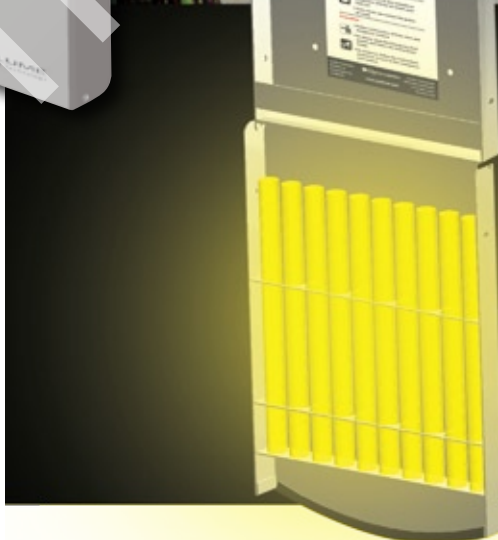

# FAST

EvacLight™  
Train Evacuation Lights

**TOTAL RISK MANAGEMENT REQUIRES THE *ULTIMATE FAIL-SAFE*:**

- A lighted carriage when *all* power is out
- A light in the hand of *every* evacuee

### Chemical SnapLights:

- Require no electricity
- Stay ready for years
- Easy to operate

### Easy Retrofit:

- Mount anywhere
- No Connections
- Blast-proof case

**CYALUME**  
Light Technology

[www.cyalume.com/train.php](http://www.cyalume.com/train.php)

**For all enquiries please contact  
Cyalume customer services:**