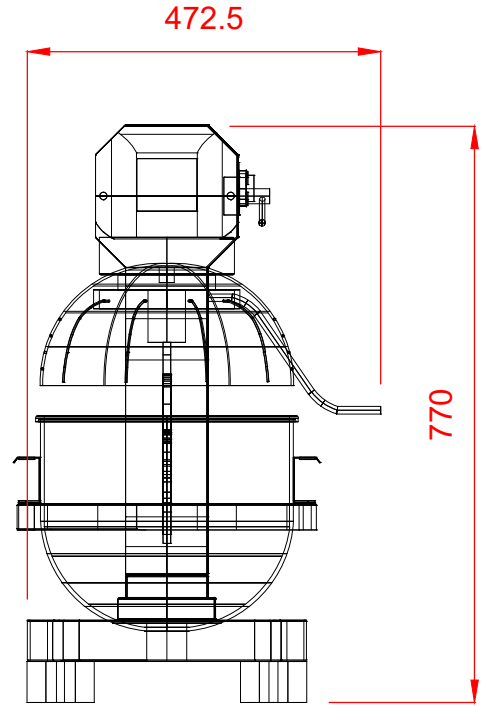

20 Litre Bench Mounted Mixer

A200-B1E

Electric

230/50/1 0.37kW

PLOT SCALE: 1:10

RIGHT TO MAKE NECESSARY CHANGES IS RESERVED