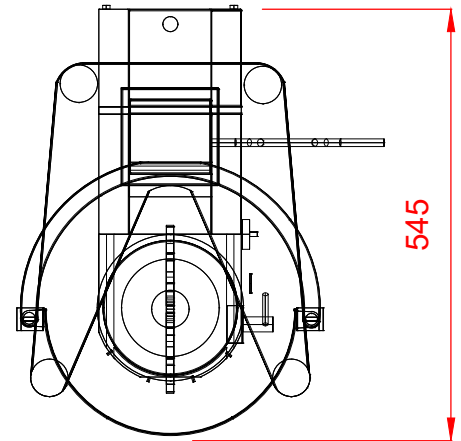

20 Litre Bench Mounted Mixer

A200-B1E

Electric

230/50/1 0.37kW

PLOT SCALE: 1:10

RIGHT TO MAKE NECESSARY CHANGES IS RESERVED