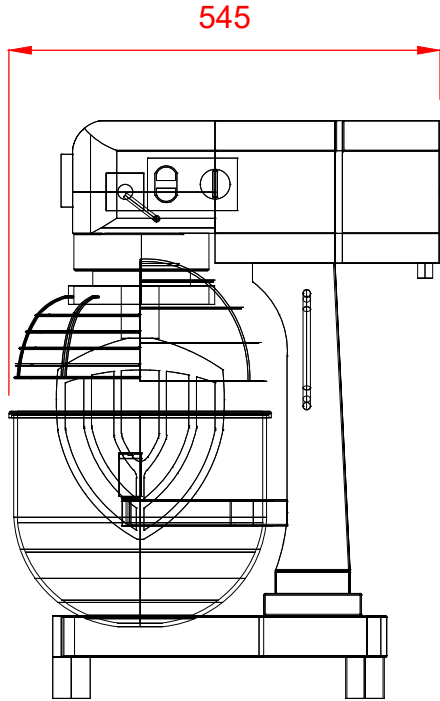

20 Litre Bench Mounted Mixer

A200-B1E

Electric

230/50/1 0.37kW

PLOT SCALE: 1:10

RIGHT TO MAKE NECESSARY CHANGES IS RESERVED