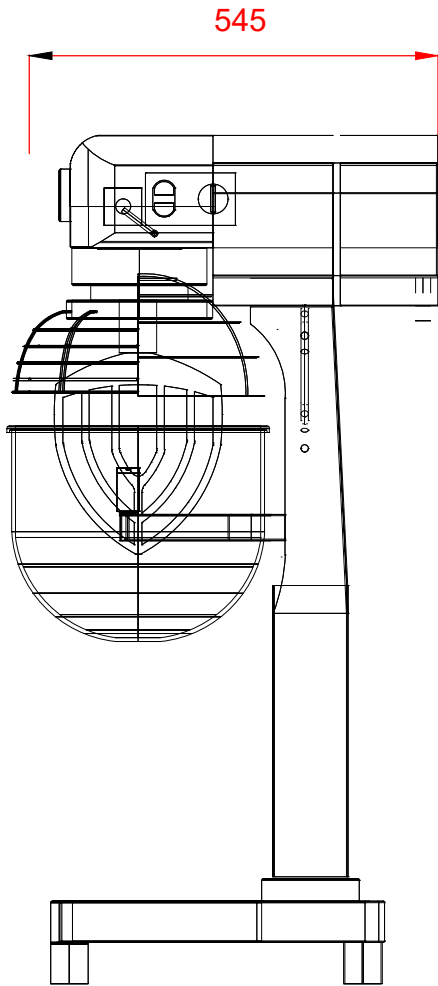

20 Litre Floor Standing Mixer

A200-F1E

 Electric

230/50/1 0.37kW FUSE AT 16 amps.

**PLOT SCALE: 1:10**

RIGHT TO MAKE NECESSARY CHANGES IS RESERVED