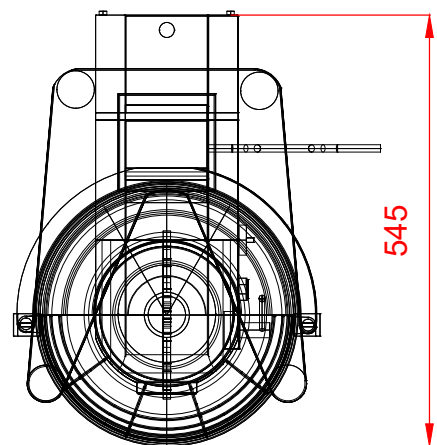

20 Litre Floor Standing Mixer

A200-F1E

 Electric

230/50/1 0.37kW FUSE AT 16 amps.

**PLOT SCALE: 1:10**

RIGHT TO MAKE NECESSARY CHANGES IS RESERVED