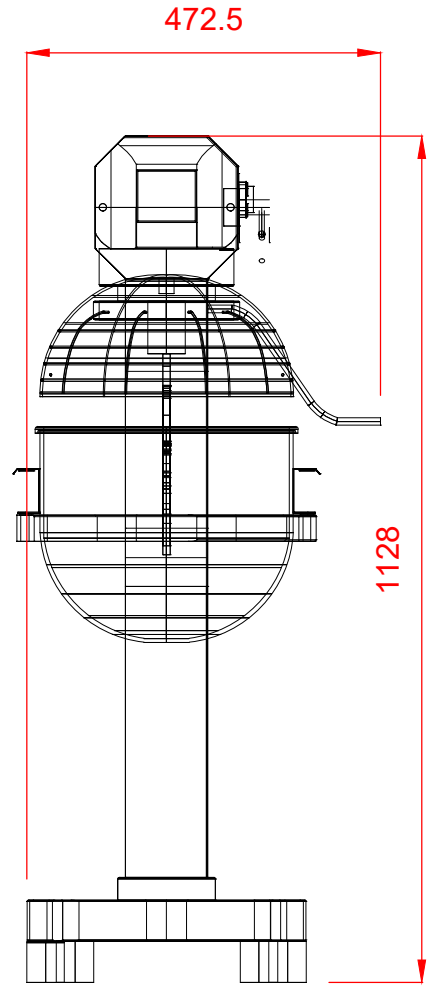

20 Litre Floor Standing Mixer

A200-F1E

 Electric

230/50/1 0.37kW FUSE AT 16 amps.

**PLOT SCALE: 1:10**

RIGHT TO MAKE NECESSARY CHANGES IS RESERVED