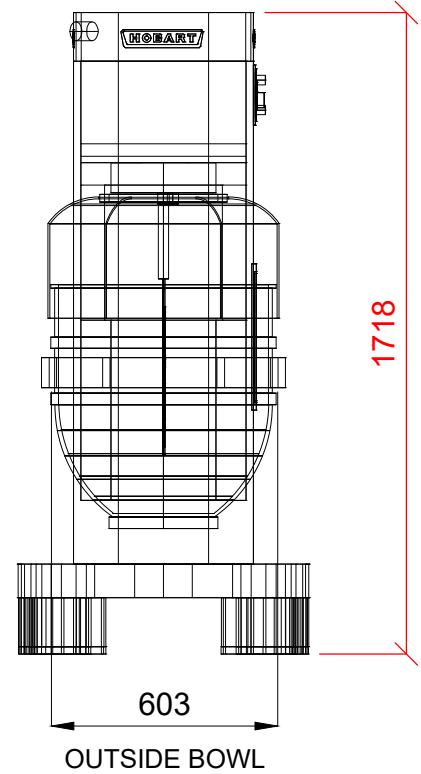

140 Litre Floor Standing Mixer

HL1400-10

Electric
400/50/3 3.7kW 6.8amps
FUSE AT 3 x 10amps
WEIGHT EMPTY 629kg

PLOT SCALE: 1:20

RIGHT TO MAKE NECESSARY CHANGES IS RESERVED