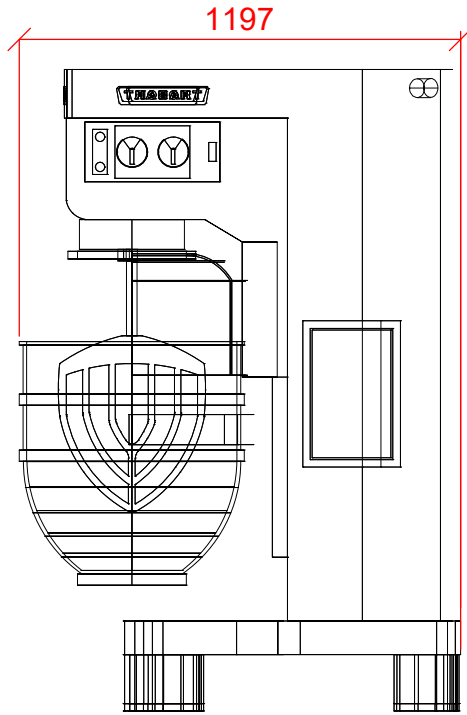

140 Litre Floor Standing Mixer

HL1400-10

Electric
400/50/3 3.7kW 6.8amps
FUSE AT 3 x 10amps
WEIGHT EMPTY 629kg

PLOT SCALE: 1:20

RIGHT TO MAKE NECESSARY CHANGES IS RESERVED