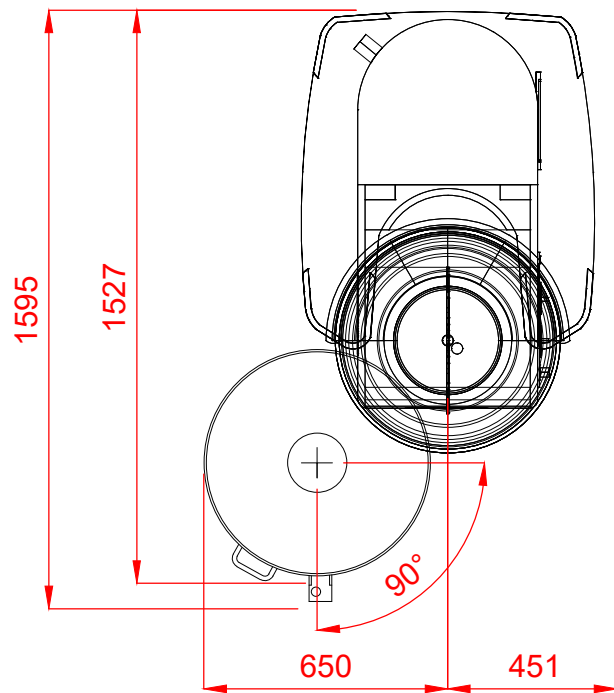

140 Litre Floor Standing Mixer

HL1400-10

Electric
400/50/3 3.7kW 6.8amps
FUSE AT 3 x 10amps
WEIGHT EMPTY 629kg

PLOT SCALE: 1:20

RIGHT TO MAKE NECESSARY CHANGES IS RESERVED