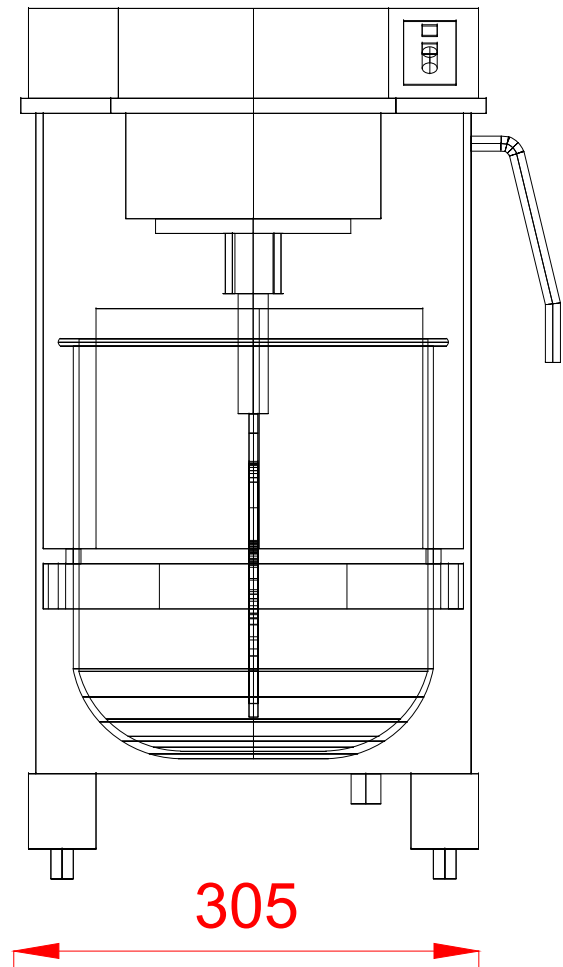

10Litre Bench Mounted Mixer

HSM10-B1S

Electric

230/50/1 0.35kW 3.5amps
MIXER COMES WITH 13amp PLUG FITTED WITH
13amp FUSE.

PLOT SCALE: 1:5