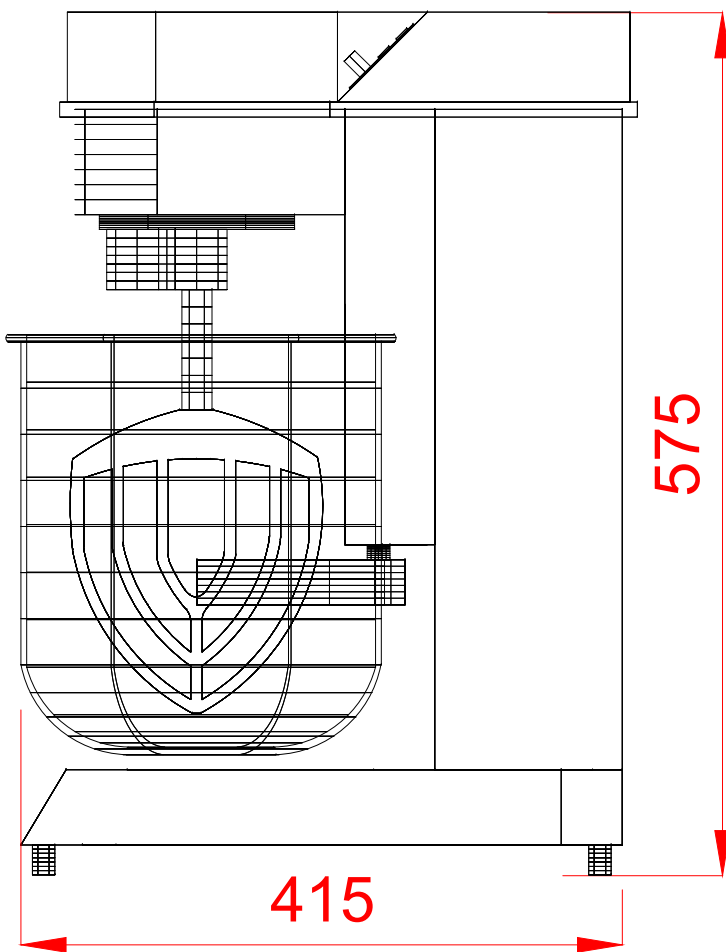

10Litre Bench Mounted Mixer

HSM10-B1S

Electric

230/50/1 0.35kW 3.5amps
MIXER COMES WITH 13amp PLUG FITTED WITH
13amp FUSE.

PLOT SCALE: 1:5