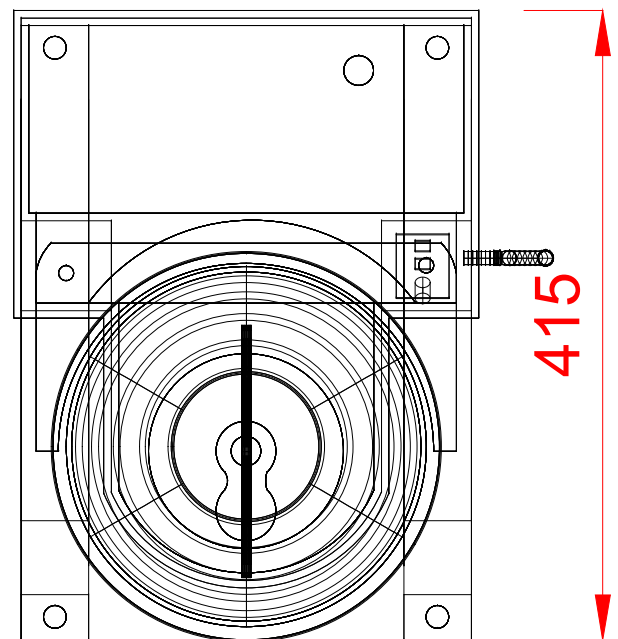

10Litre Bench Mounted Mixer

HSM10-B1S

Electric

230/50/1 0.35kW 3.5amps
MIXER COMES WITH 13amp PLUG FITTED WITH
13amp FUSE.

PLOT SCALE: 1:5